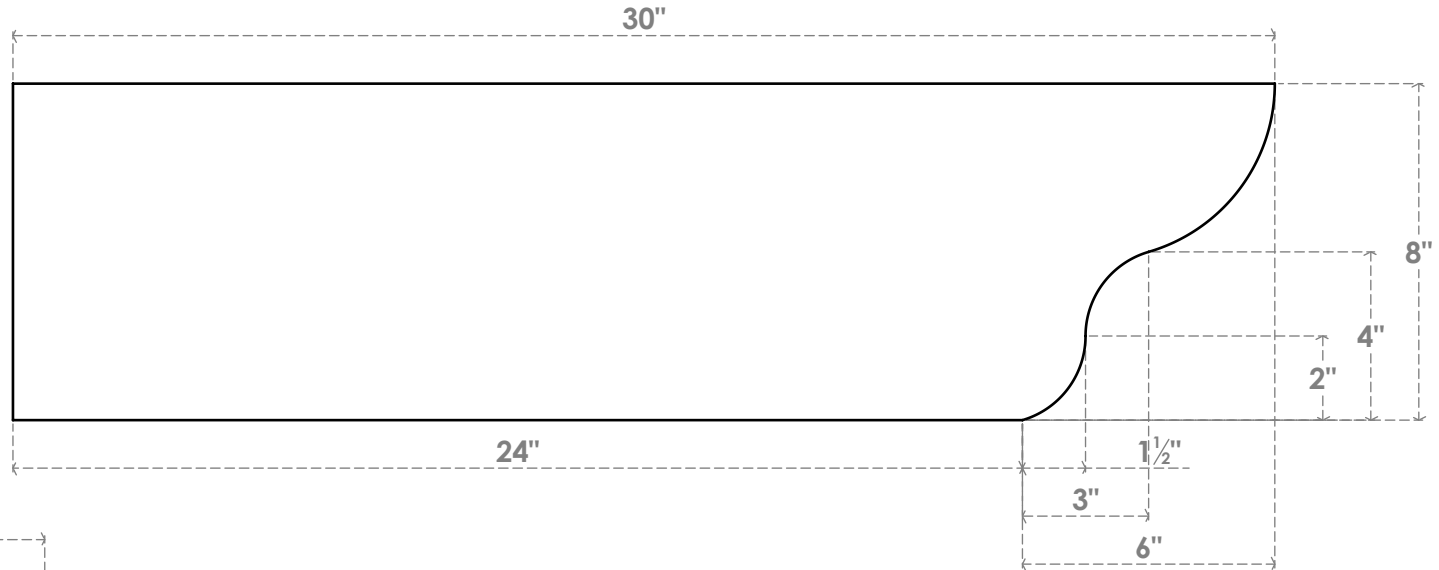

RFTP06X08X30GRN

6"W X 8"H X 30"L GREENSBORO ARCHITECTURAL GRADE PVC RAFTER TAIL

SIDE PROFILE

FRONT PROFILE

ISOMETRIC

EKENA
MILLWORK
2300 WEST MAIN ST.
CLARKSVILLE, TX 75426
TOLL FREE: 866-607-0453
WWW.EKENAMILLWORK.COM