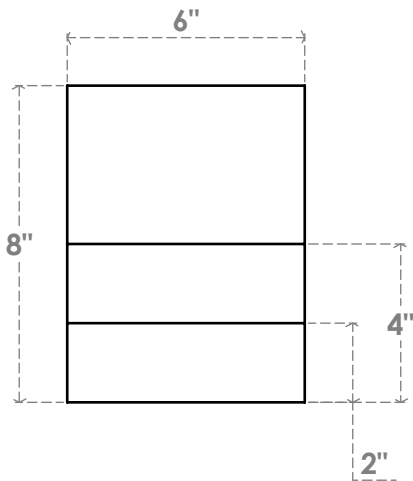

RFTP06X08X30GRN

6"W X 8"H X 30"L GREENSBORO ARCHITECTURAL GRADE PVC RAFTER TAIL

SIDE PROFILE

FRONT PROFILE

ISOMETRIC

EKENA
MILLWORK
2300 WEST MAIN ST.
CLARKSVILLE, TX 75426
TOLL FREE: 866-607-0453
WWW.EKENAMILLWORK.COM